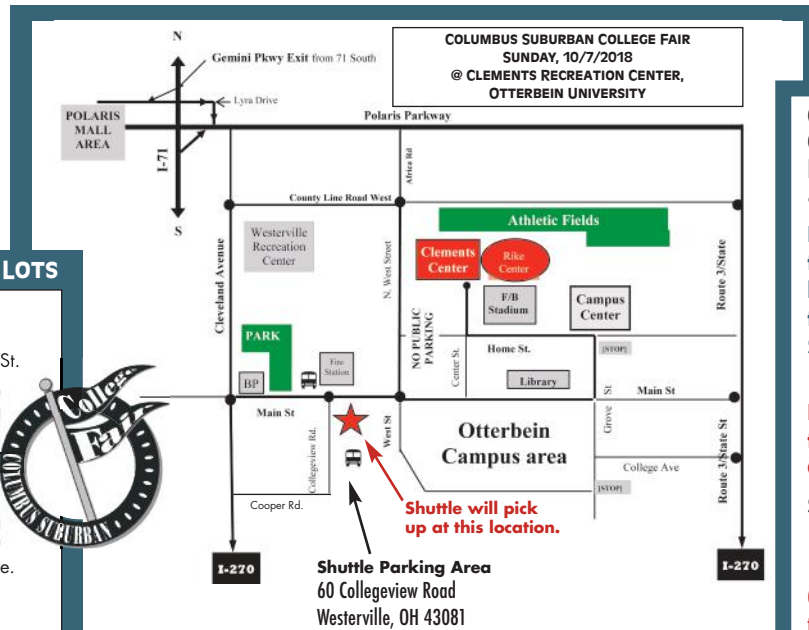

LEARN MORE! WWW.COLLEGE-FAIR.ORG

LAST YEAR'S (2017) COLLEGE FAIR PARTICIPANTS

- Alabama**
Tuskegee University
University of Alabama
University of Alabama-Huntsville
- Arizona**
Arizona State University
- Armed Services**
US Army ROTC - OSU OH
US ARMY ROTC WRIGHT STATE OH
- California**
Fashion Institute of Design & Merchandising
Harvey Mudd College
- Canada**
The University of Toronto Canada
- Colorado**
University of Colorado - Boulder
- Florida**
Eckerd College
Florida Institute of Technology
Florida Southern College
Nova Southeastern University
Saint Leo University
The University of Tampa
University of Miami
University of South Florida
- Illinois**
Bradley University
DePaul University
Elmhurst College
Illinois Institute of Technology
Lake Forest College
Loyola University - Chicago
Northwestern University
University of Illinois Urbana-Champaign
University of Illinois at Chicago
- Indiana**
Anderson University
Ball State University
Butler University
DePauw University
Earlham College
Franklin College
Hanover College
Indiana Tech
Indiana University [Bloomington]
Indiana University-Purdue University Indianapolis (IUPUI)
Indiana Wesleyan University
Manchester University
Marian University
Purdue University
Rose-Hulman Institute of Technology
Saint Mary's College
Taylor University

NO PARKING ON OTTERBEIN CAMPUS!

DIRECTIONS TO SHUTTLE LOTS

From I-270

- Exit at Cleveland Avenue North
- Take Cleveland Avenue to Main St.
- Turn right/east on Main Street
- Turn right on Collegeview Road
- Shuttle lots are on Collegeview

Please park your car in one of the College Fair shuttle lots and let our buses transport you to the Clements Recreation Center. Shuttles start operating at 12:30 pm.

PARKING/SHUTTLE LOCATION - the only parking available for College Fair visitors